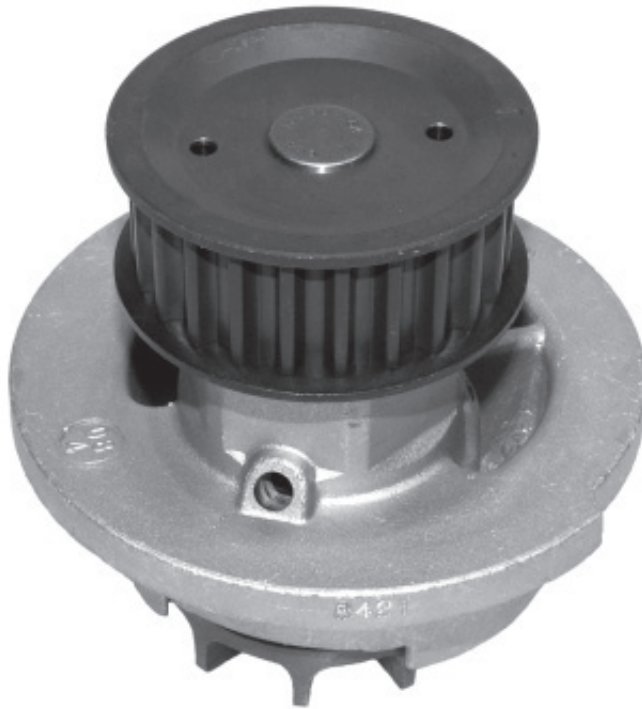

Cooling

Opel / Vauxhall

Astra, Astra Convertible, Corsa, Tigra, Vectra,
Zafira, Combo

COTB 0014

FWP 1574

FWP 1574 fits vehicles with a 23 tooth pulley.

It is important to check this is the correct part before fitting to the vehicle.

If the incorrect part is fitted, the vehicle can suffer from serious engine damage, resulting in a large warranty claim.

FIRST LINE 
THE ALL MAKES SPECIALIST

www.firstline.co.uk

TECHNICAL INFORMATION